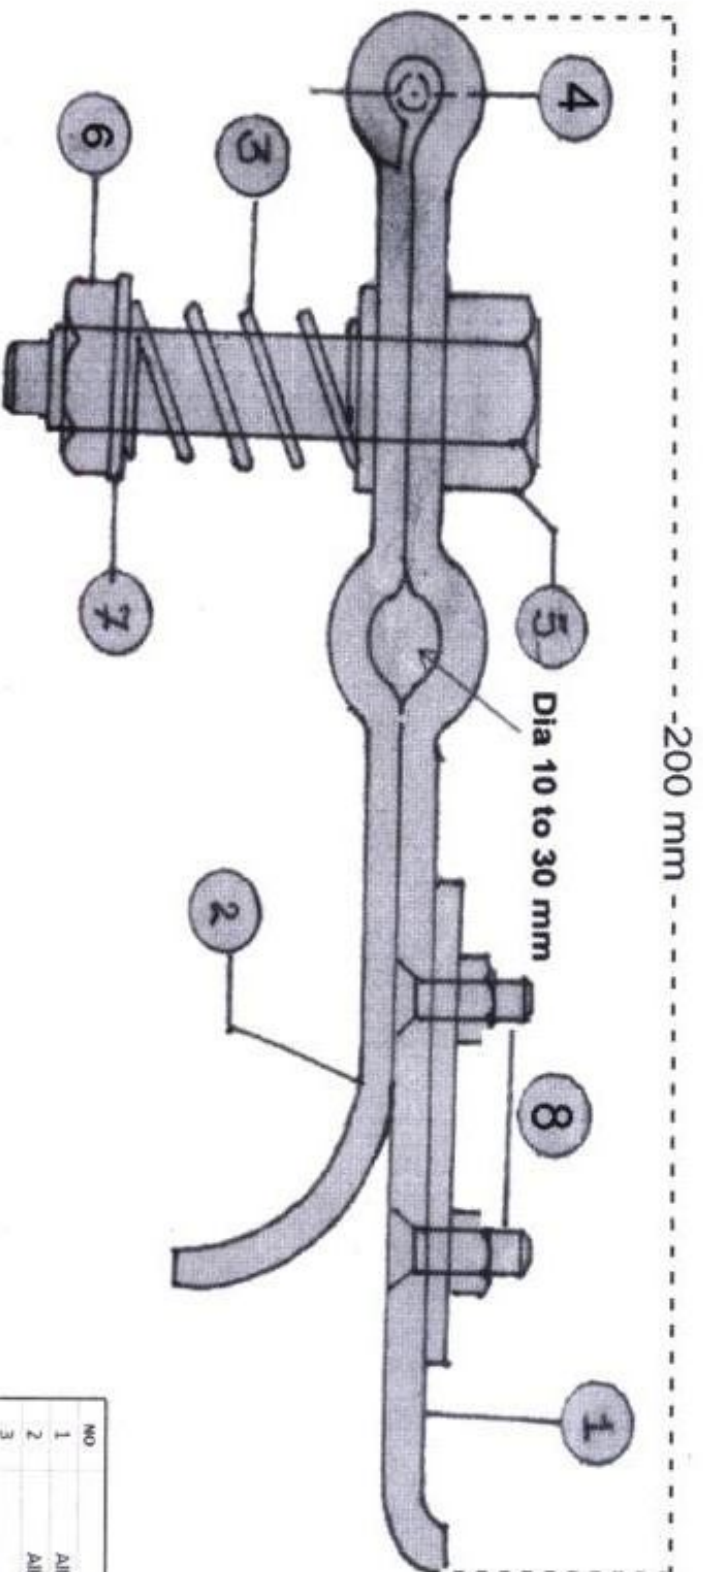

Hinge Type Clamp

NO	MATERIAL	QTY
1	Aluminium Flat = 50x6	1
2	Aluminium Flat = 50x6	1
3	S.S Spring	1
4	Hing	1
5	S.S Bolt	1
6	Hex Lock Nut	1
7	Washer SS	1
8	Nutbolt GI	2